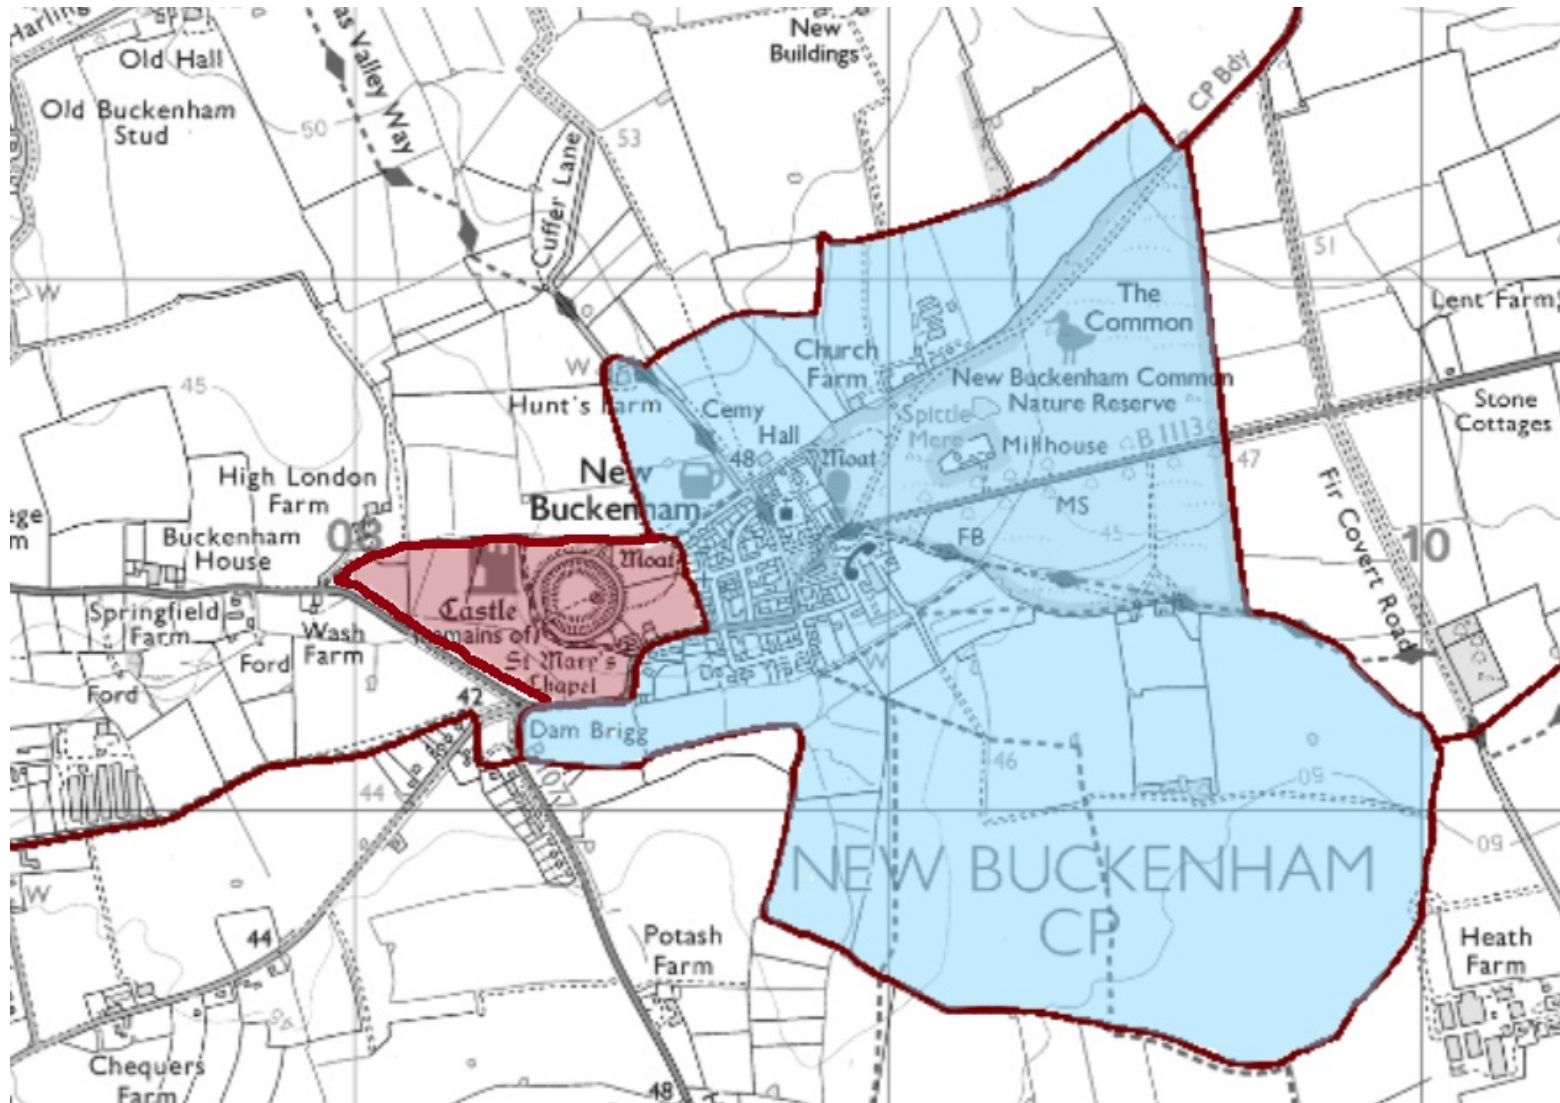

NEW BUCKENHAM NEIGHBOURHOOD PLAN - PROPOSED BOUNDARY

Blue area: New Buckenham civil parish

Pink area: Extension into Old Buckenham civil parish (within New Buckenham designated conservation area)

Proposed neighbourhood plan covers blue and pink areas